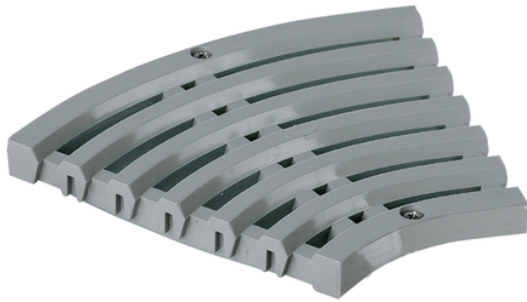

Grid for curved traffic channel

Curved grid, 130 wide.

Reference	tooltiplmage	characteristics	Box units	measurement
029075	-	Grey	5	45°