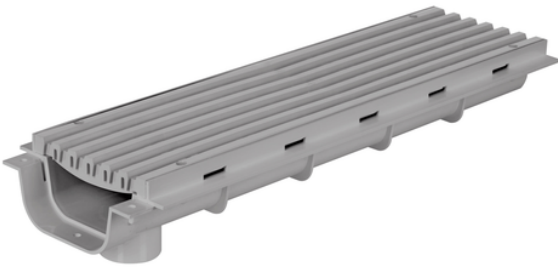

Channel with grid

PVC channel with stainless steel grid (500 long x 130 wide x 64 high). Pre-cut vertical Outlet

Reference	tooltiplmage	characteristics	Box units	measurement
029135	-	Pedestrian LIGHT	5	Largo 500