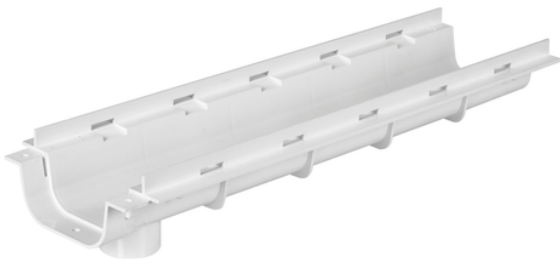

Channel without grid vert. outlet ø 50 m

Channel without grid 500 long x 130 wide x 64 high). Pre-cut vertical Outlet

Reference	tooltiplmage	characteristics	Box units	measurement
029139	-	Light Grey	5	Largo 500
029140	-	White	5	Largo 500
029141	-	Sand	5	Largo 500