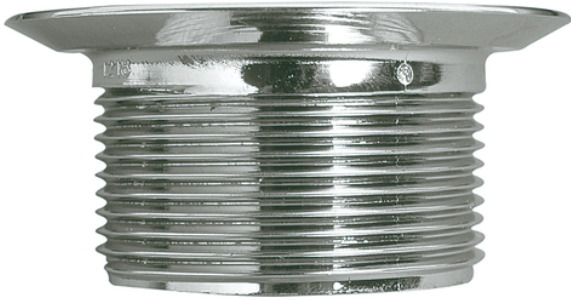

Adaptor for shower trays waste

Threaded riser adaptor for shower tray waste outlet, S-373 and S-421

Reference	tooltiplmage	characteristics	Box units	measurement
031224	-	Gold	25	70
031227	-	Gold	25	85
031333	-	Gold	25	115