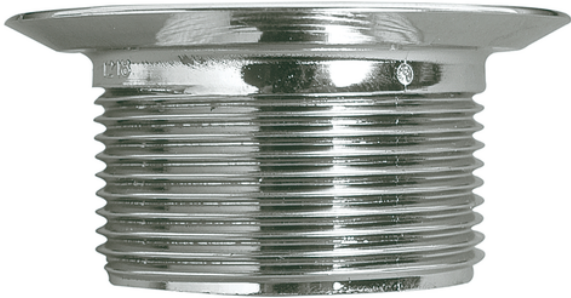

# Adaptor for shower trays waste

Threaded riser adaptor for shower tray waste outlet, S-373 and S-421

Reference	tooltiplmage	characteristics	Box units	measurement
031225	-	Chrome	25	70
031226	-	White	25	70
031228	-	Chrome	25	85
031229	-	White	25	85
031334	-	Chrome	25	115
031335	-	White	25	115