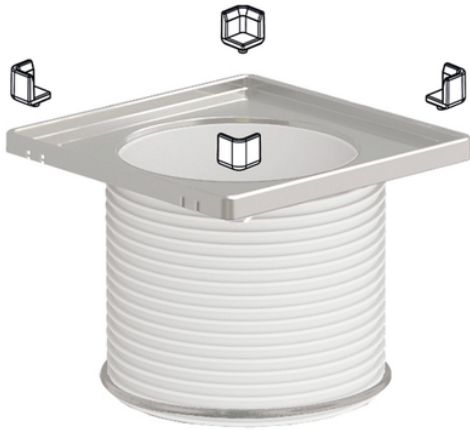

Pin set for soft model

Reference	tooltiplmage	Box units
031418	-	1