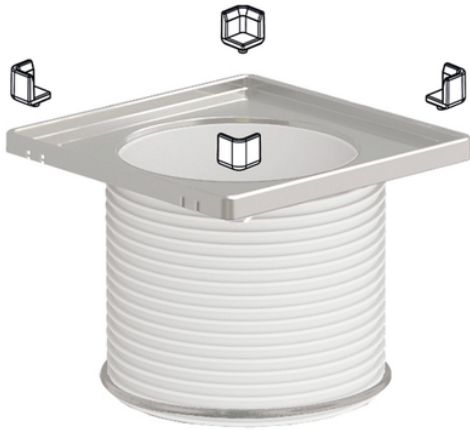

# Pin set for soft model

Reference	tooltiplmage	Box units
031418	-	1