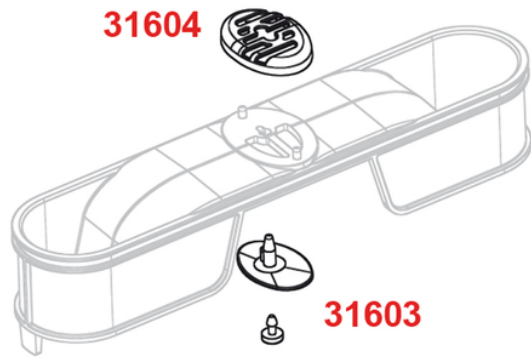

# Seal for vac valve

Seal for vac valve.

Reference	tooltiplmage	Box units
031603	-	1