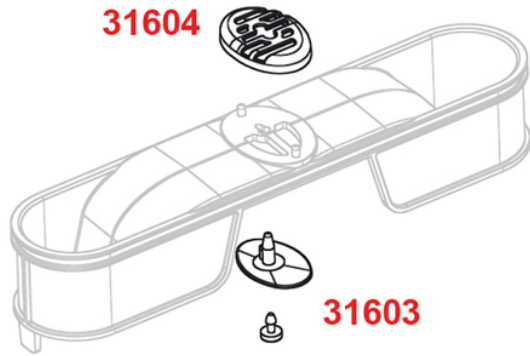

# Grid for Linnum vac valve

Grid for vac valve.

Reference	tooltiplmage	Box units
031604	-	1