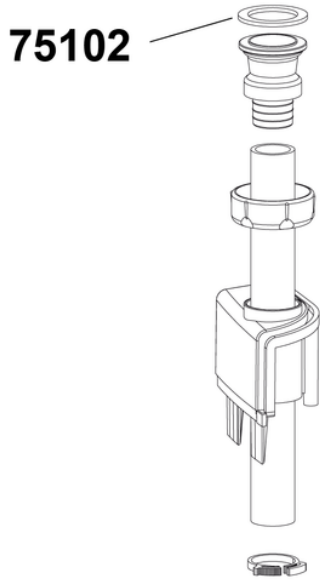

Check valve flat joint - CICLON

Reference	tooltiplmage	Box units
075102	-	1