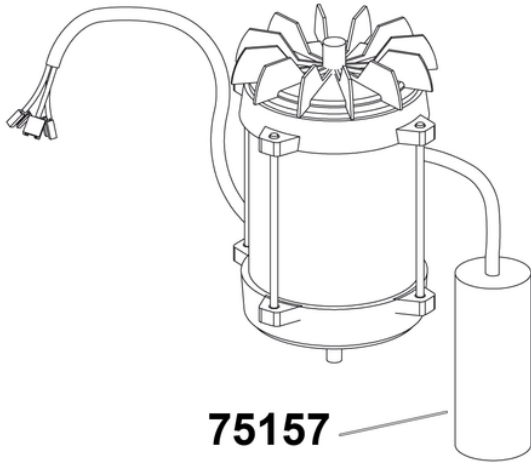

Condenser - CICLON XS and FIT

Reference	tooltipImage	characteristics	Box units
075157	-	T-502	1