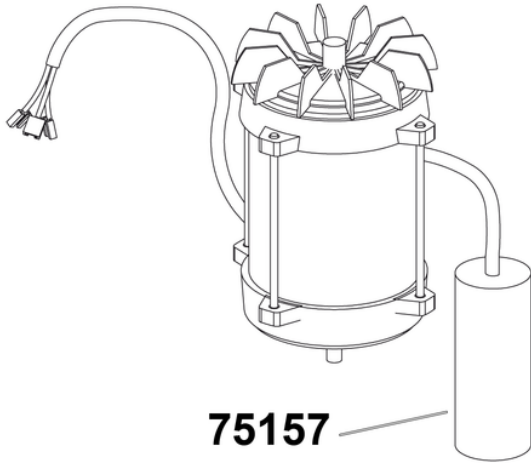

Condenser – CICLON XS and FIT

Reference	tooltipImage	characteristics	Box units
075157	-	T-502	1