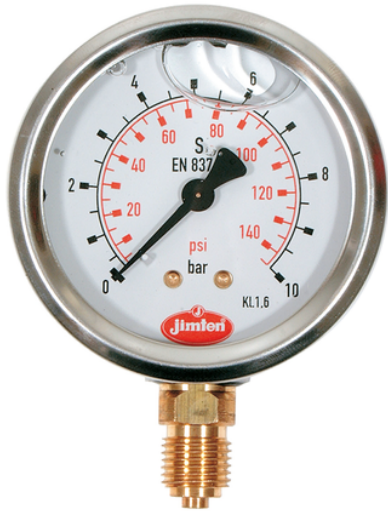

10 bar gauge

Reference	tooltipImage	Category	Box units	measurement
097354	-	Spare parts and accessories	5	1/4"