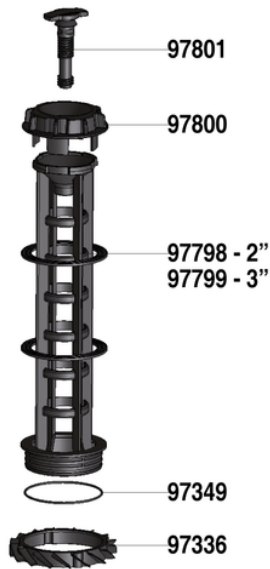

Discs cylinder body

Reference	tooltiplmage	Box units	measurement
097798	-	1	2"
097799	-	1	3"