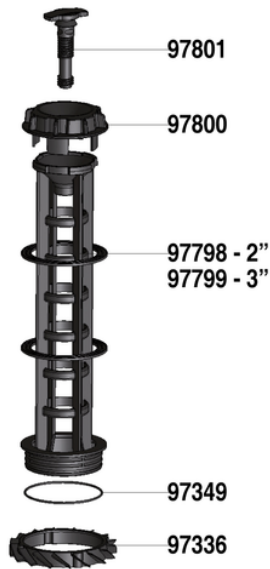

Extendable moth for discs cylinder

Reference	tooltiplmage	Box units
097801	-	1