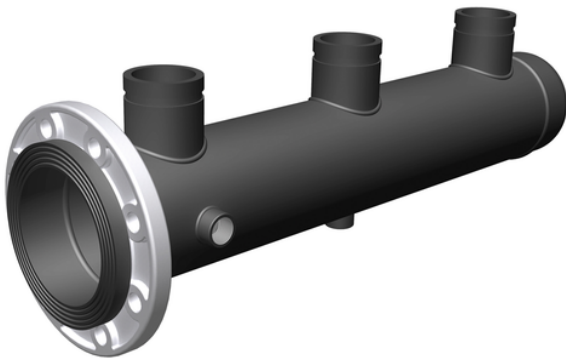

HDPE manifold for filtering stations

Reference	tooltiplmage	Category	Box units	measurement
098430	-	Spare parts and accessories	1	5 X 3" - 250
098431	-	Spare parts and accessories	1	6 X 3" - 250
098783	-	Spare parts and accessories	1	2 X 2" - 90
098784	-	Spare parts and accessories	1	3 X 2" - 110
098785	-	Spare parts and accessories	1	4 X 2" - 110
098786	-	Spare parts and accessories	1	5 X 2" - 160
098787	-	Spare parts and accessories	1	6 X 2" - 160
098788	-	Spare parts and accessories	1	2 X 3" - 110
098789	-	Spare parts and accessories	1	3 X 3" - 160
098790	-	Spare parts and accessories	1	4 X 3" - 160
098791	-	Spare parts and accessories	1	5 X 3" - 160
098792	-	Spare parts and accessories	1	6 X 3" - 200
098998	-	Spare parts and accessories	1	8 X 3" - 315