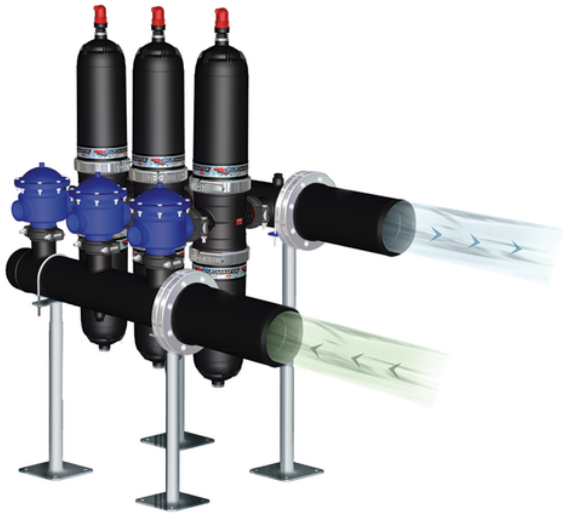

Double body automatic filter batterie 8 X 3" in-line -DISCS

Reference	tooltiplmage	characteristics	Category	Subcategory	Box units	measurement
098921	-	130 Microns	Filtration stations	Automatic filtration stations	1	8 X 3"