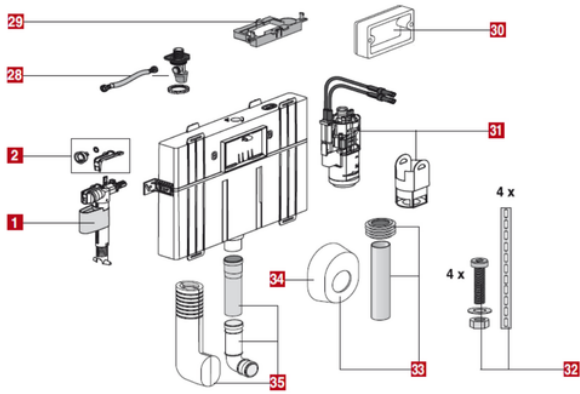

# Waste outlets with protection and rise

Reference	tooltipImage	characteristics	Box units
031363	-	Nº 35 in image	1