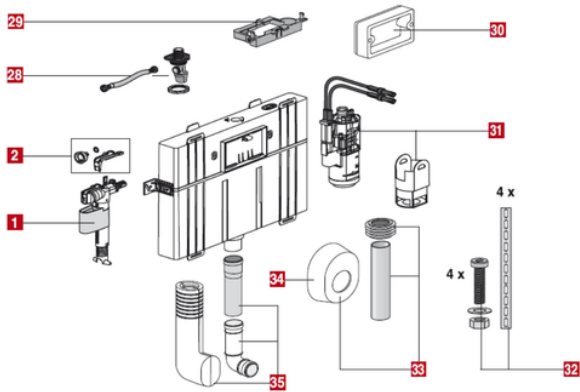

Flushing mechanism (cables included).

Reference	tooltiplImage	characteristics
031637	-	N° 31 in image