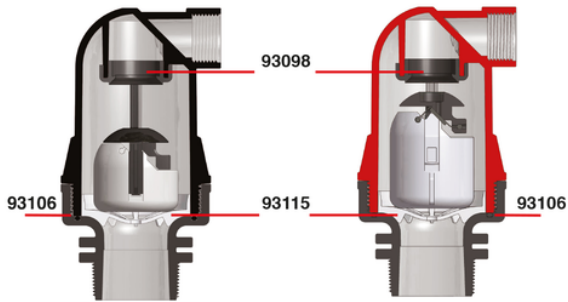

# Filter cradle for air release valve

Reference	tooltiplmage	Box units	measurement
093115	-	10	1 1/2"-2"