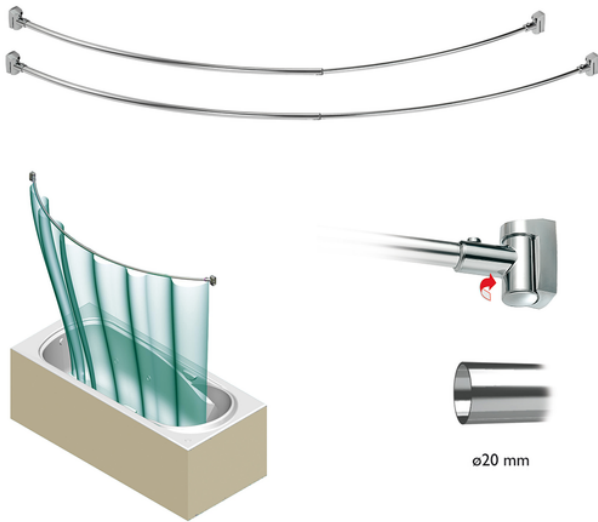

Curtain rod for bath tub - Extensible

Allows to expand the space within the bathtub up to 30 cm. - Articulated wall supports facilitate the installation of the rod in different angles, providing great resistance, without being necessary the use of ceiling chain - Supports are included.

Reference	tooltiplmage	characteristics	Box units	measurement
04060102	-	White	4	114/200 cm