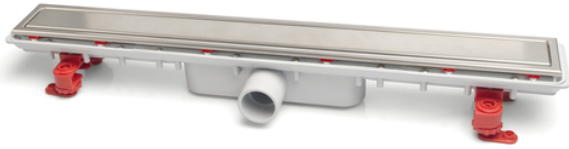

Linum channel reduced height. Visible frame and waterproofed fabric

Reference	tooltiplmage	characteristics	Box units	measurement	A	B	C	D	E	F	G	H
313446	-	SOFT Grid	1	50X650mm	689	670	50	69	6-16	75	95	40H-50M
313447	-	SOFT Grid	1	50X750mm	789	770	50	69	6-16	75	95	40H-50M
313448	-	SOFT Grid	1	50X850mm	889	870	50	69	6-16	75	95	40H-50M
313449	-	SOFT Grid	1	50X950mm	989	970	50	69	6-16	75	95	40H-50M