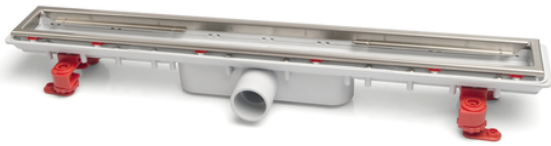

Linum channel reduced height. Without grid, visible frame and waterproofed fabric

Reference	tooltiplmage	Box units	measurement	A	B	C	D	E	F	G	H
313461	-	1	50X650mm	689	670	50	69	6-16	75	95	50
313471	-	1	50X750mm	789	770	50	69	6-16	75	95	50
313481	-	1	50X850mm	889	870	50	69	6-16	75	95	50
313491	-	1	50X950mm	989	970	50	69	6-16	75	95	50