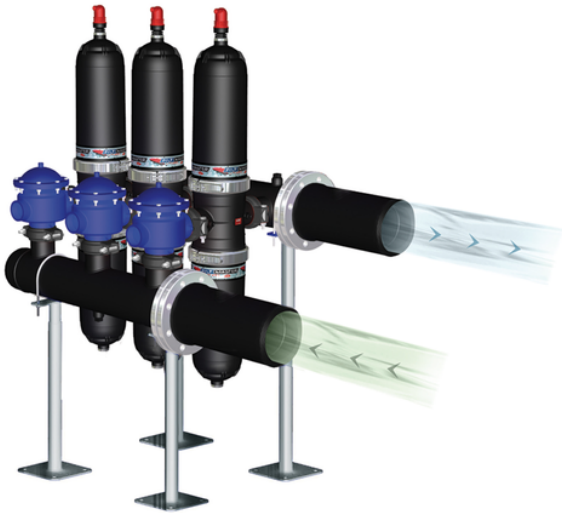

# Double body automatic filter batterie 8 X 3" in-line -DISCS

Reference	tooltiplmage	characteristics	Category	Subcategory	Box units	measurement
298921	-	130 Microns	Filtration stations	Automatic filtration stations	1	8 X 3"