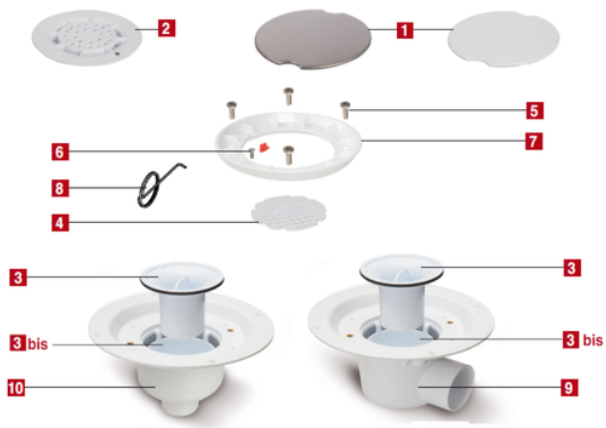

Floor gully drain body. Vertical outlet

Reference	tooltipImage	characteristics	Box units
031655	-	N° 10 in image	10