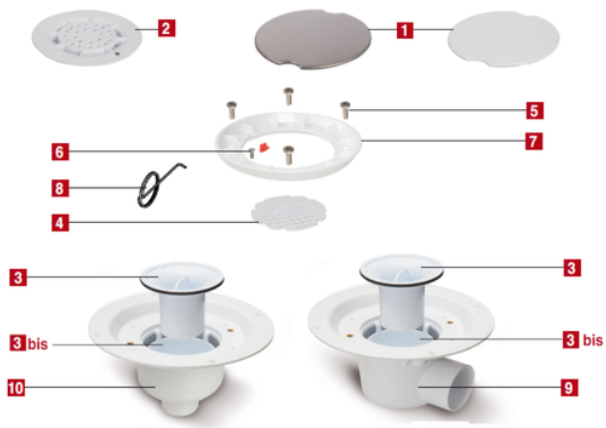

Floor gully drain body. Horizontal outlet

Reference	tooltipImage	characteristics	Box units
031654	-	N° 9 in image	10