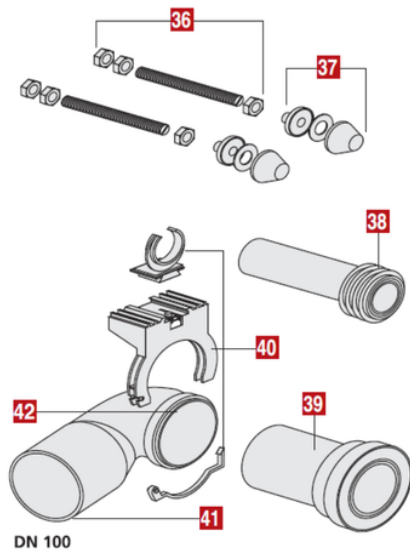

90° elbow waste joint

Reference	tooltipImage	characteristics	Box units
031639	-	N° 42 in image	1