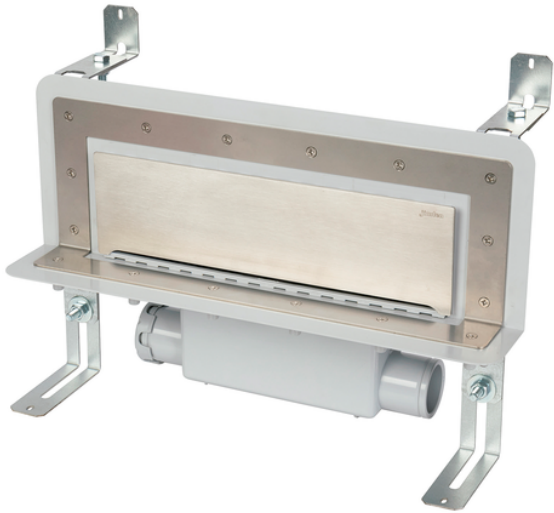

Accessible wall slot channel with 50 mm trap

Accessible wall slot channel with detachable trap. Lateral outlet to be glued 40F/50M.

Reference	tooltiplmage	characteristics	Box units	measurement
014306	-	Stainless steel fill in frame	1	40H-50M
014307	-	White ABS	1	40H-50M
014308	-	Stainless steel	1	40H-50M