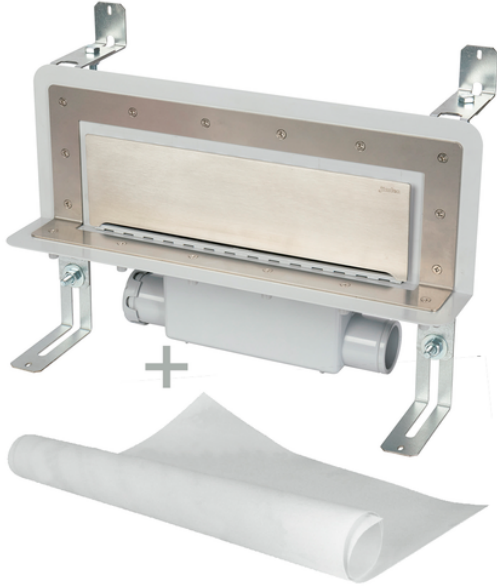

# Accessible wall slot channel with 50 mm trap. With geo-textile water tightening fabric

Accessible wall slot channel with detachable trap. Lateral outlet to be glued 40F/50M. With geo-textile water tightening fabric 2x1,5 m.

Reference	tootiplmage	characteristics	Box units	measurement
314306	-	Stainless steel fill in frame	1	40H-50M
314307	-	White ABS	1	40H-50M
314308	-	Stainless steel	1	40H-50M