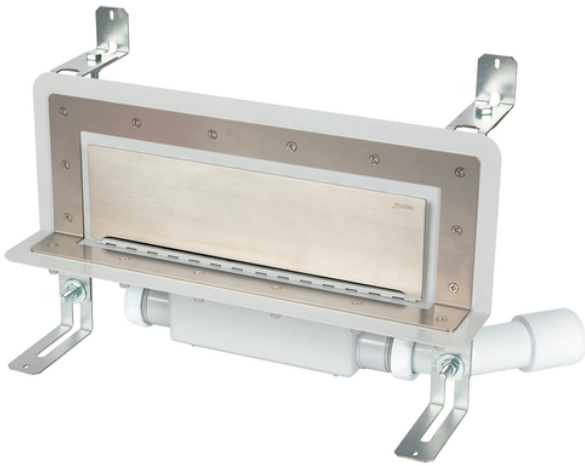

Accessible wall slot channel with 30 mm trap. Lateral orientable outlet

Accessible wall slot channel with detachable trap. Lateral orientable outlet 40F/50M.

Reference	tooltiplmage	characteristics	Box units	measurement
014303	-	Stainless steel fill in frame	1	40/50M
014304	-	White ABS	1	40/50M
014305	-	Stainless steel	1	40/50M