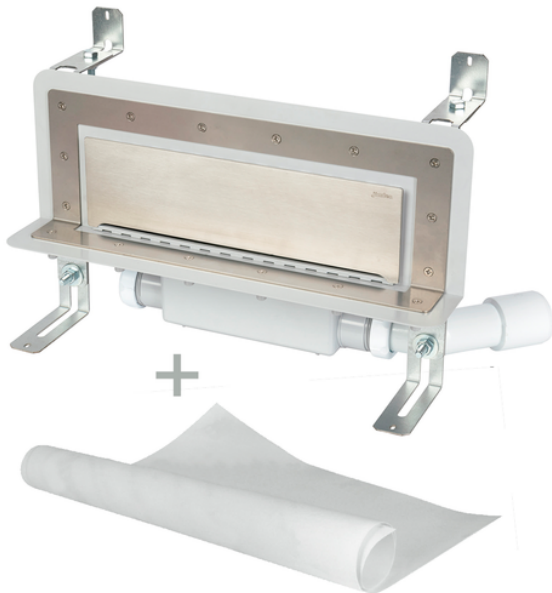

Accessible wall slot channel with 30 mm trap. With geo-textile water tightening fabric. Lateral orientable outlet

Accessible wall slot channel with detachable trap. Lateral orientable outlet 40F/50M. With geo-textile water tightening fabric 2x1,5 m.

Reference	tootiplmage	characteristics	Box units	measurement
314303	-	Stainless steel fill in frame	1	40/50M
314304	-	White ABS	1	40/50M
314305	-	Stainless steel	1	40/50M