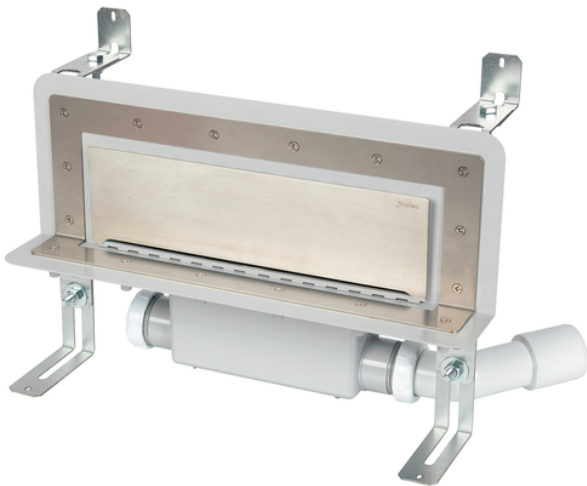

Accessible wall slot channel with 50 mm trap. Lateral orientable outlet

Accessible wall slot channel with detachable trap. Lateral orientable outlet 40F/50M

Reference	tooltiplmage	characteristics	Box units	measurement
014309	-	Stainless steel fill in frame	1	40/50M
014310	-	White ABS	1	40/50M
014311	-	Stainless steel	1	40/50M