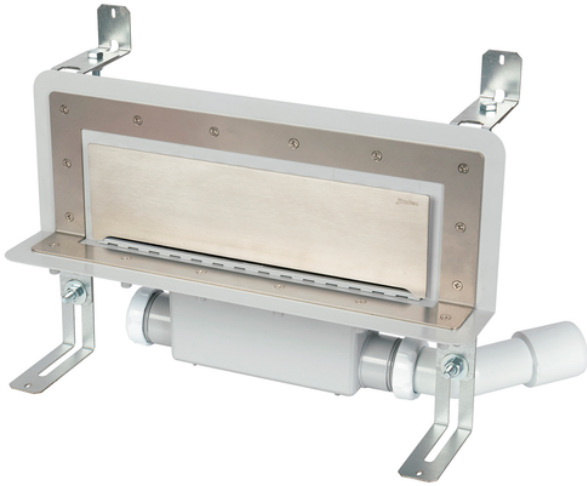

Accessible wall slot channel with 50 mm trap. Lateral orientable outlet

Accessible wall slot channel with detachable trap. Lateral orientable outlet 40F/50M

Reference	tooltiplmage	characteristics	Box units	measurement
014309	-	Stainless steel fill in frame	1	40/50M
014310	-	White ABS	1	40/50M
014311	-	Stainless steel	1	40/50M