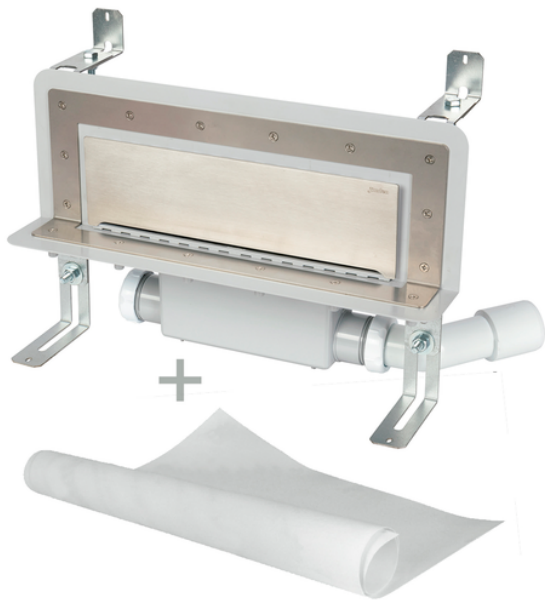

Accessible wall slot channel with 50 mm trap. With geo-textile water tightening fabric. Lateral orientable outlet

Accessible wall slot channel with detachable trap. Lateral orientable outlet 40F/50M. With geo-textile water tightening fabric 2x1,5 m.

Reference	tootiplmage	characteristics	Box units	measurement
314309	-	Stainless steel fill in frame	1	40/50M
314310	-	White ABS	1	40/50M
314311	-	Stainless steel	1	40/50M