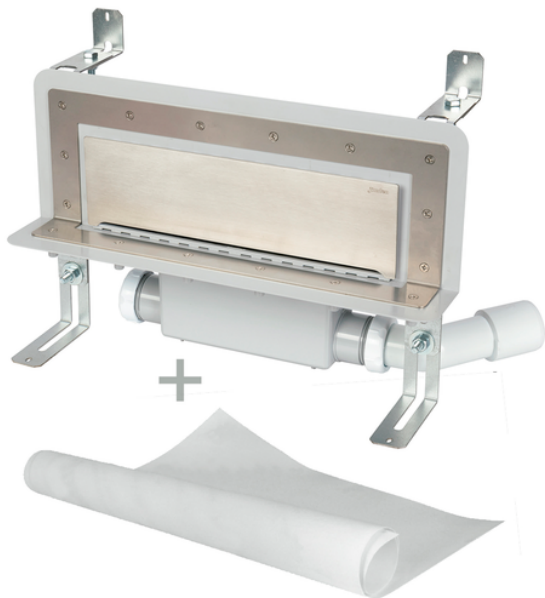

Accessible wall slot channel with 50 mm trap. With geo-textile water tightening fabric. Lateral orientable outlet

Accessible wall slot channel with detachable trap. Lateral orientable outlet 40F/50M. With geo-textile water tightening fabric 2x1,5 m.

Reference	tootiplmage	characteristics	Box units	measurement
314309	-	Stainless steel fill in frame	1	40/50M
314310	-	White ABS	1	40/50M
314311	-	Stainless steel	1	40/50M