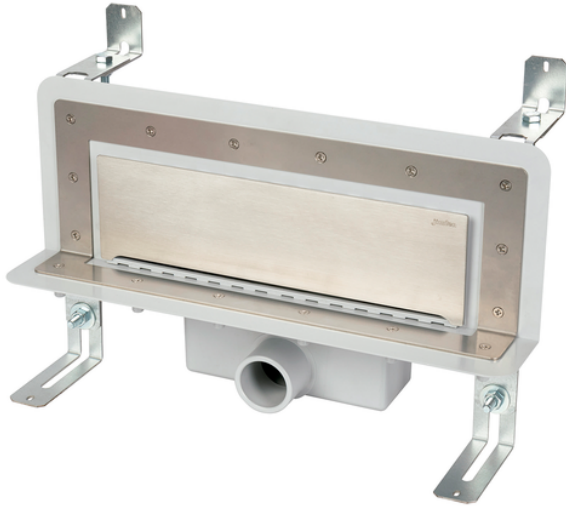

Accessible wall slot channel with 30 mm trap. Frontal outlet to be glued

Accessible wall slot channel with detachable trap. Frontal outlet to be glued 40F/50M.

| Reference | tootiplmage | characteristics | Box units | measurement |
|-----------|-------------|-------------------------------|-----------|-------------|
| 014312 | - | Stainless steel fill in frame | 1 | 40H-50M |
| 014313 | - | White ABS | 1 | 40H-50M |
| 014314 | - | Stainless steel | 1 | 40H-50M |