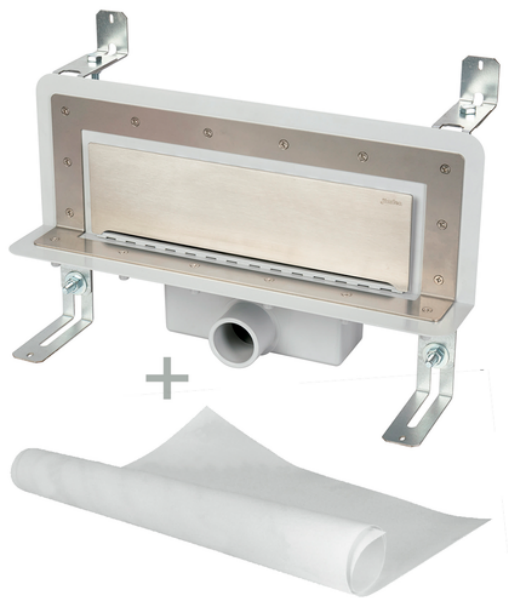

Accessible wall slot channel with 30 mm trap. With geo-textile water tightening fabric. Frontal outlet to be glued

Accessible wall slot channel with detachable trap. Frontal outlet to be glued 40F/50M. With geo-textile water tightening fabric 2x1,5 m.

Reference	tooltiplmage	characteristics	Box units	measurement
314312	-	Stainless steel fill in frame	1	40H-50M
314313	-	White ABS	1	40H-50M
314314	-	Stainless steel	1	40H-50M