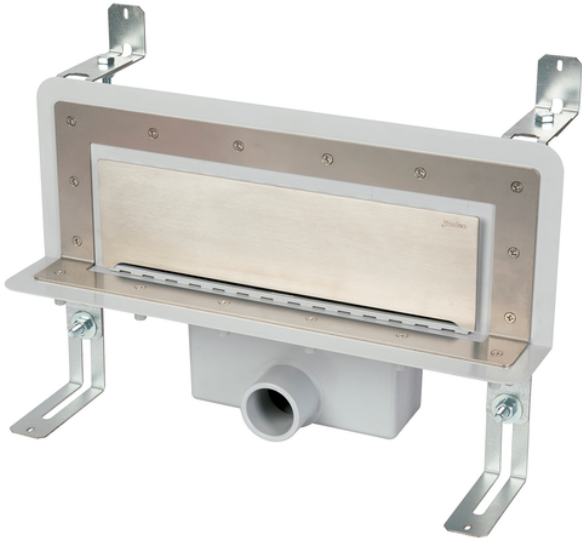

Accessible wall slot channel with 50 mm trap. Frontal outlet to be glued

Accessible wall slot channel with detachable trap. Frontal outlet to be glued 40F/50M.

Reference	tootiplmage	characteristics	Box units	measurement
014318	-	Stainless steel fill in frame	1	40H-50M
014319	-	White ABS	1	40H-50M
014320	-	Stainless steel	1	40H-50M