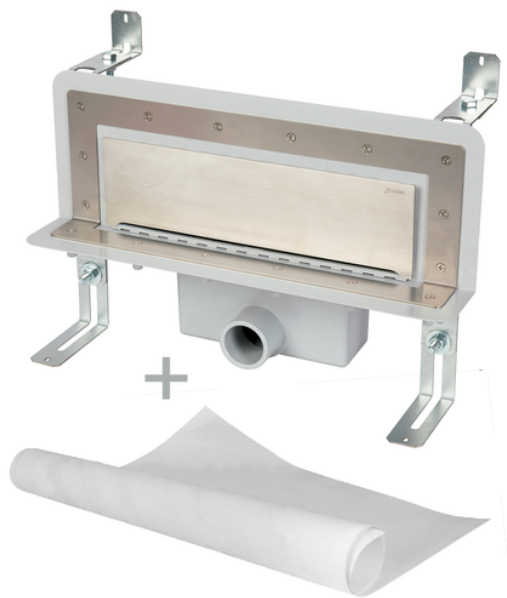

Accessible wall slot channel with 50 mm trap. With geo-textile water tightening fabric. Frontal outlet to be glued

Accessible wall slot channel with detachable trap. Frontal outlet to be glued 40F/50M. With geo-textile water tightening fabric 2x1,5 m.

Reference	tooltiplmage	characteristics	Box units	measurement
314318	-	Stainless steel fill in frame	1	40H-50M
314319	-	White ABS	1	40H-50M
314320	-	Stainless steel	1	40H-50M