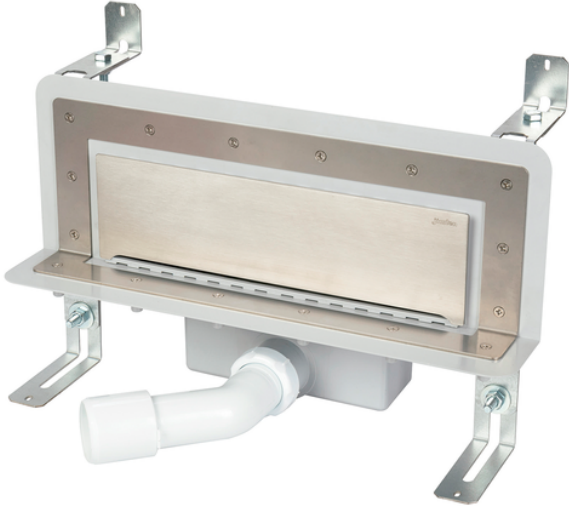

Accessible wall slot channel with 30 mm trap. Frontal orientable outlet

Accessible wall slot channel with detachable trap. Frontal orientable outlet 40F/50M.

Reference	tooltiplmage	characteristics	Box units	measurement
014315	-	Stainless steel fill in frame	1	40/50M
014316	-	White ABS	1	40/50M
014317	-	Stainless steel	1	40/50M