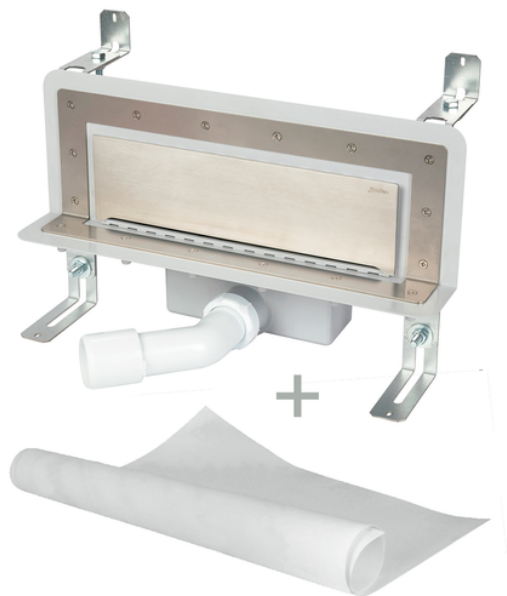

Accessible wall slot channel with 30 mm trap. With geo-textile water tightening fabric. Frontal orientable outlet

Accessible wall slot channel with detachable trap. Frontal orientable outlet 40F/50M. With geo-textile water tightening fabric 2x1,5 m.

Reference	tooltiplmage	characteristics	Box units	measurement
314315	-	Stainless steel fill in frame	1	40/50M
314316	-	White ABS	1	40/50M
314317	-	Stainless steel	1	40/50M