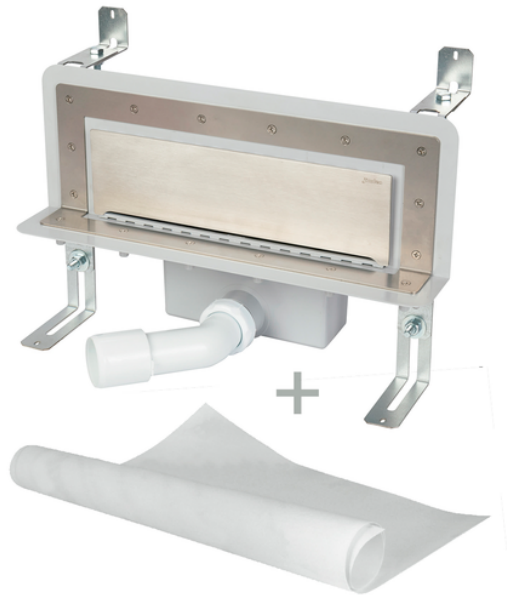

Accessible wall slot channel with 50 mm trap. With geo-textile water tightening fabric. Frontal orientable outlet

Accessible wall slot channel with detachable trap Frontal orientable outlet 40F/50M. With geo-textile water tightening fabric 2x1,5 m.

Reference	tootiplmage	characteristics	Box units	measurement
314321	-	Stainless steel fill in frame	1	40/50M
314322	-	White ABS	1	40/50M
314323	-	Stainless steel	1	40/50M