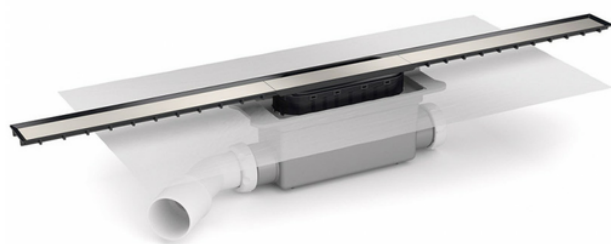

# Channel with grid 40mm width for masonry built shower. Lateral orientable outlet 40M/50M. 50 mm trap. Grid in Stainless Steel. With preinstalled geotextile membrane

Channel with grid 40 mm width in different length. Registrable trap, Hair filter. Lateral orientable outlet 40M/50M. With preinstalled geotextile membrane (600x600 mm).