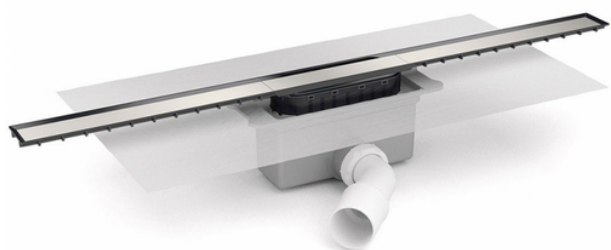

Channel with grid 40mm width for masonry built shower. Horizontal orientable outlet 40M/50M. 50 mm trap. Grid in Stainless Steel. With preinstalled geotextile membrane

Channel with grid 40mm width in different length. Registrable trap, Hair filter. Horizontal orientable outlet 40M/50M. With preinstalled geotextile membrane (600x600 mm)