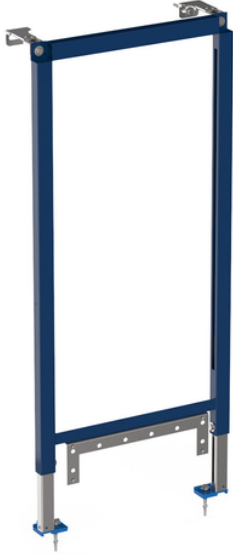

Frame for Linnum Wall channel

Frame for Linnum Wall channel, with screws to fix it to the Wall. Regulable Depth 135-205 mm.

Reference	tooltiplmage	Box units	measurement
14332	-	1	1.120x525