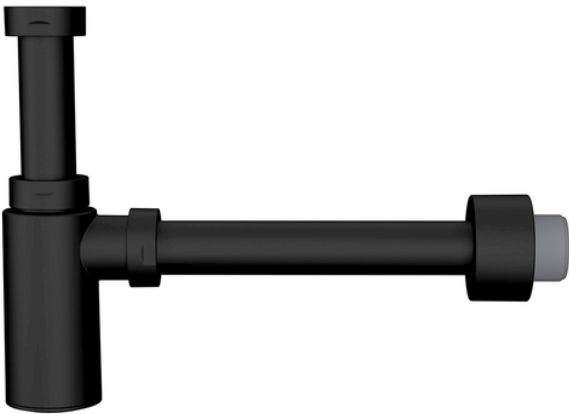

Bottle trap matt black finish.

ABS. Chrome Adjustable bottle trap with bottom register, horizontal outlet with extendible pipe and bulk head fitting. Matt black finish.

| Reference | tooltiplmage | characteristics | Box units | measurement |
|-----------|--------------|-----------------|-----------|--------------|
| 01616 | - | Black | 6 | 1 1/4"x40 M. |