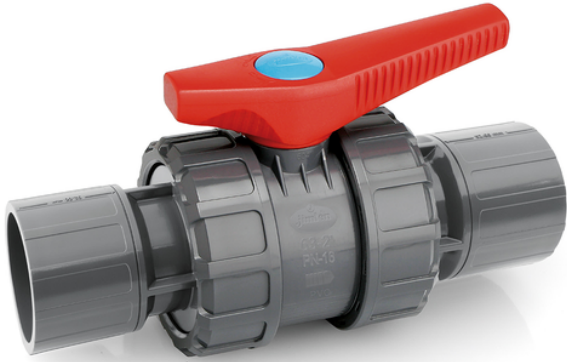

# Special valve for repairs. Solvent socket.

Reference	tooltiplmage	Box units	measurement
052328	-	10	50
052329	-	10	63
52328	-	10	50
52329	-	10	63