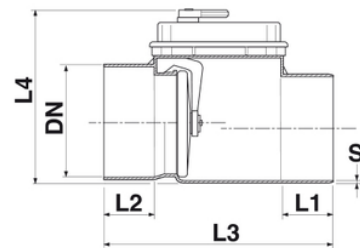

Non Return Valve Ø250-315

Sigle Socket - solvent Cement
 CE Marked according to the norm EN13564
 Certified by German Institute LGA

Reference	tooltiplmage	Colour	DN (mm)	S (mm)	L1 (mm)	L2 (mm)	L3 (mm)	L4 (mm)	Flaps
1552501	-	Red RAL 8023	250	6,2	130	102	520	374	TYPE 1
1553001	-	Red RAL 8023	315	7,7	160	125	615	440	TYPE 1