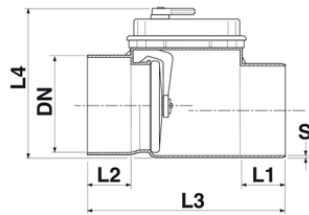

Non Return Valve CLASSICA Ø140-160, stainless steel flap

Sigle Socket - solvent Cement

CE Marked according to the norm EN13564

Certified by German Institute LGA

Reference	tooltiplmage	DN (mm)	S (mm)	L1 (mm)	L2 (mm)	L3 (mm)	L4 (mm)	RAL	Flaps	Flap Stainless Steel
1551501	-	140	4,0	69	65	325	255	RAL 2003	TYPE 1	Inox
1551701	-	160	4,0	74	74	337	255	RAL 2003	TYPE 1	Inox