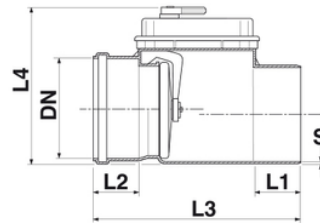

# Non Return Valve (lip ring) CLASSICA Ø160

Sigle Socket - Standard lip Ring  
CE Marked according to the norm EN13564  
Certified by German Institute LGA

Reference	tooltipImage	DN (mm)	S (mm)	L1 (mm)	L2 (mm)	L3 (mm)	L4 (mm)	RAL	Flaps
1551691	-	160	4,0	74	74	337	255	RAL 8023	TYPE 1