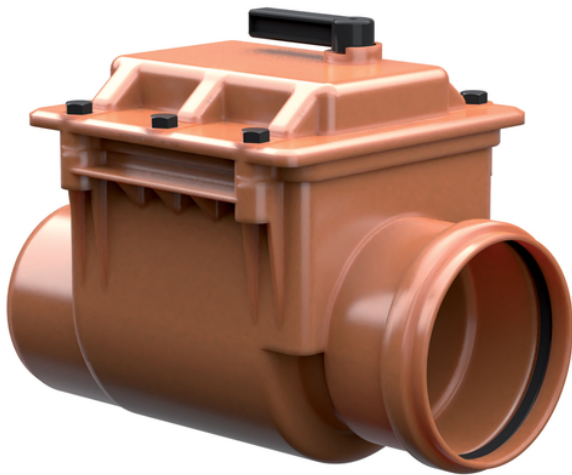

Non Return Valve (lip ring) CLASSICA Ø200

Sigle Socket - Standard lip Ring
CE Marked according to the norm EN13564
Certified by German Institute LGA

Reference	tooltipImage	DN (mm)	S (mm)	L1 (mm)	L2 (mm)	L3 (mm)	L4 (mm)	RAL	Flaps
1552091	-	200	4,5	100	86	451	300	RAL 8023	TYPE 1