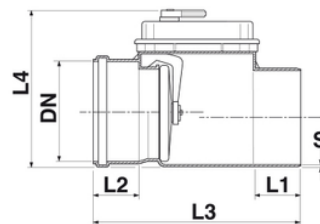

Non Return Valve (lip ring) CLASSICA Ø200

Sigle Socket - Standard lip Ring
CE Marked according to the norm EN13564
Certified by German Institute LGA

Reference	tooltipImage	DN (mm)	S (mm)	L1 (mm)	L2 (mm)	L3 (mm)	L4 (mm)	RAL	Flaps
1552091	-	200	4,5	100	86	451	300	RAL 8023	TYPE 1