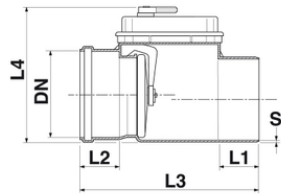

Non Return Valve (lip ring) CLASSICA Ø160

Sigle Socket - Standard lip Ring
CE Marked according to the norm EN13564
Certified by German Institute LGA

Reference	tooltiplmage	DN (mm)	S (mm)	L1 (mm)	L2 (mm)	L3 (mm)	L4 (mm)	RAL	Flaps	Flap Stainless Steel
1551791	-	160	4,0	74	74	337	255	RAL 8023	TYPE 1	INOX