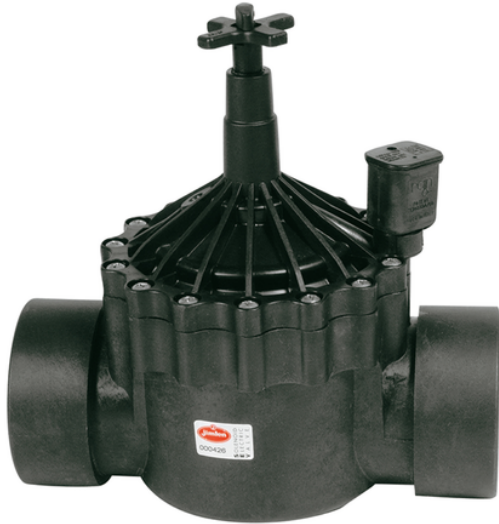

# Electrovalve 180

Electric valve 180 (With 24 V solenoid).

Reference	tooltiplmage	Box units	measurement
093047	-	1	3"