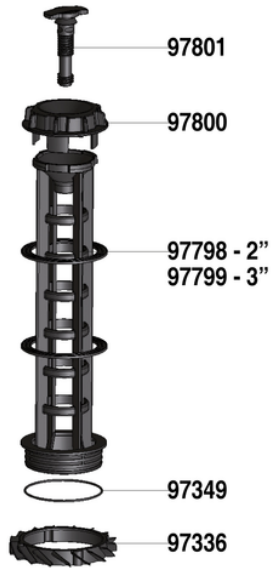

Discs cylinder body

Discs cylinder body

Reference	tooltiplmage	Box units	measurement
097798	-	1	2"
097799	-	1	3"